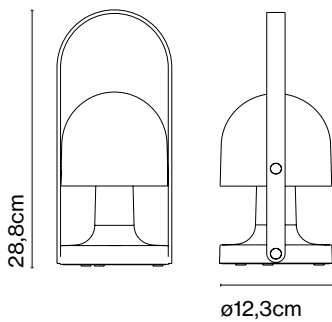

FollowMe

Inma Bermúdez

marset

FollowMe

Rocking opal diffuser and white matte polycarbonate body. Plywood handle with natural oak veneer, brass switch and construction details. Five hours of battery life at peak performance.