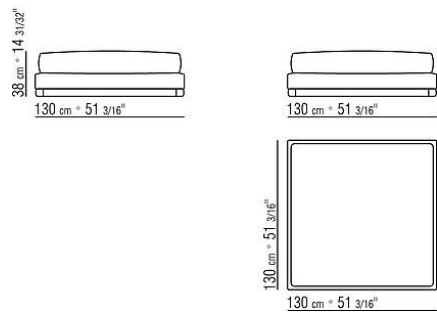

COD. 02D260 LONG ISLAND 24-HOCKER / DACRON