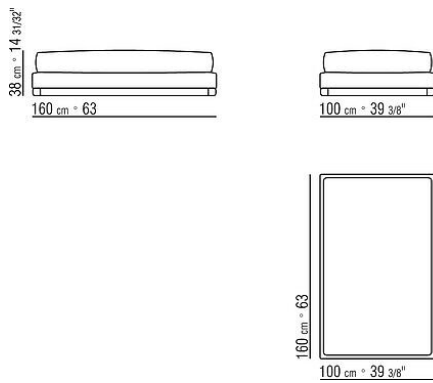

COD. 02D253 LONG ISLAND 24-HOCKER