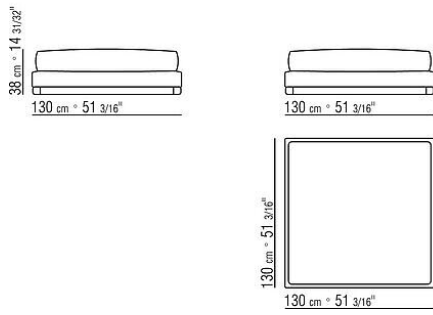

COD. 02D250 LONG ISLAND 24-HOCKER