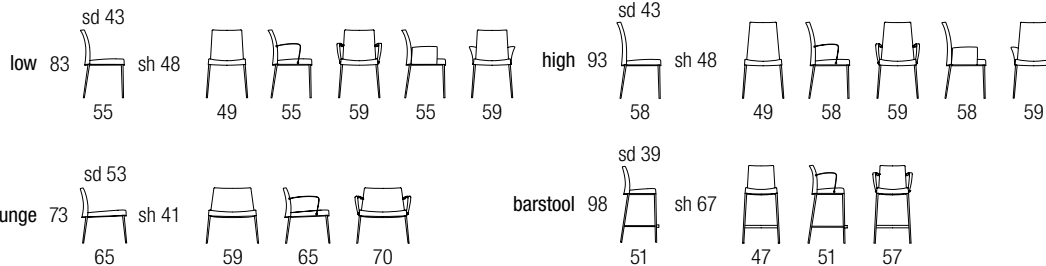

barstool
barstoel
Barhocker
tabouret de bar

barstool with open armrests
barstoel met open armleggers
Barhocker mit offenen Armlehnen
tabouret de bar avec accouvoirs ouverts

lounge
lounge
Lounge
lounge

lounge with open armrests
lounge met open armleggers
Lounge mit offenen Armlehnen
lounge avec accouvoirs ouverts

sh : seat height / sd: seat depth

- Chair programme with chair low / high, lounge and barstool
- Springloaded backrest on chair low and high
- Available in leather, fabric or microfibre
- The cover can be removed.
- Armrests : choice between closed, open or without armrests
- Finishes open armrests : choice between epoxy black, chrome high-gloss, fumed black chrome. Wooden arms not possible.
- Undercarriage : choice between epoxy black, chrome high-gloss, fumed black chrome, oak and walnut. Oak and walnut not possible for barstool.