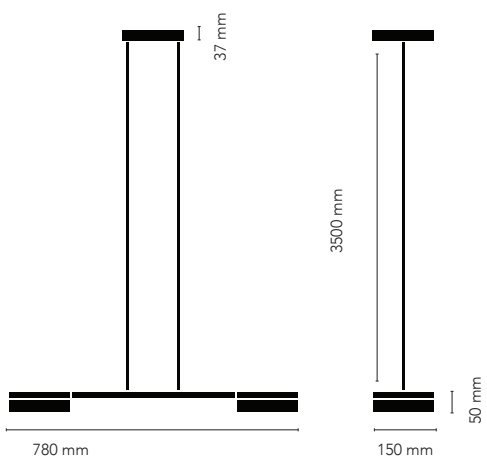

LIGHT·POINT

Design by
STUDIO F·A·PORSCHÉ

BLADE S

Design: Studio F. A. Porsche

BLADE S2 SLIM

BLADE S - 2700-6500K

Design: Studio F. A. Porsche

LIGHT·POINT

Design by
STUDIO F·A·PORSCHE

ART. NAME		BLADE S2 SLIM	
Art. no. matt black/ satin gold	900200	-	-
Art. no. matt black/ satin silver	900201	-	-
EAN matt black/ satin gold	5711389001421	-	-
EAN matt black/ satin silver	5711389001438	-	-
Material	Aluminium	-	-
Light source	LED	-	-
Lifetime	50.000	-	-
Number of light sources	2	-	-
Electronical gear	N/A	-	-
Driver watt	N/A	-	-
Light source watt	2x16	-	-
System watt	32	-	-
Voltage	220-240	-	-
Dimmable	Yes	-	-
Lumen output	3520 (nominal)	-	-
Lumen pr. watt	110	-	-
Flux	N/A	-	-
CCT (K)	2700-6500	-	-
RA/CRI	>90	-	-
Mac Adam	5	-	-
Light distribution	N/A	-	-
Beam angle	N/A	-	-
Tilt angle	N/A	-	-
Cutout mm.	N/A	-	-
Rotation	N/A	-	-
Looping	N/A	-	-