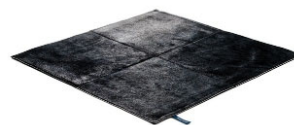

RARE SOUL PREMIUM

grey 4023

white & black 4020

pure black 4021

solid brown 4022

capuccino 4025

beige 4024

Technical facts

ID:	4024
manufacture:	handsewn
name:	Rare Soul Premium
colour:	beige
pile material:	french cow skin
pile length:	no pile
total height:	1,1 cm
overall weight per sqm:	2,5 kg
standard sizes:	180x240 cm 210x210 cm 210x300 cm 240x360 cm 300x390 cm
custom sizes:	yes
max. size:	600 x 600 cm
custom colours:	-
custom shapes:	yes
outdoor use:	-
durability:	*
sound absorbing:	yes
anti static:	yes